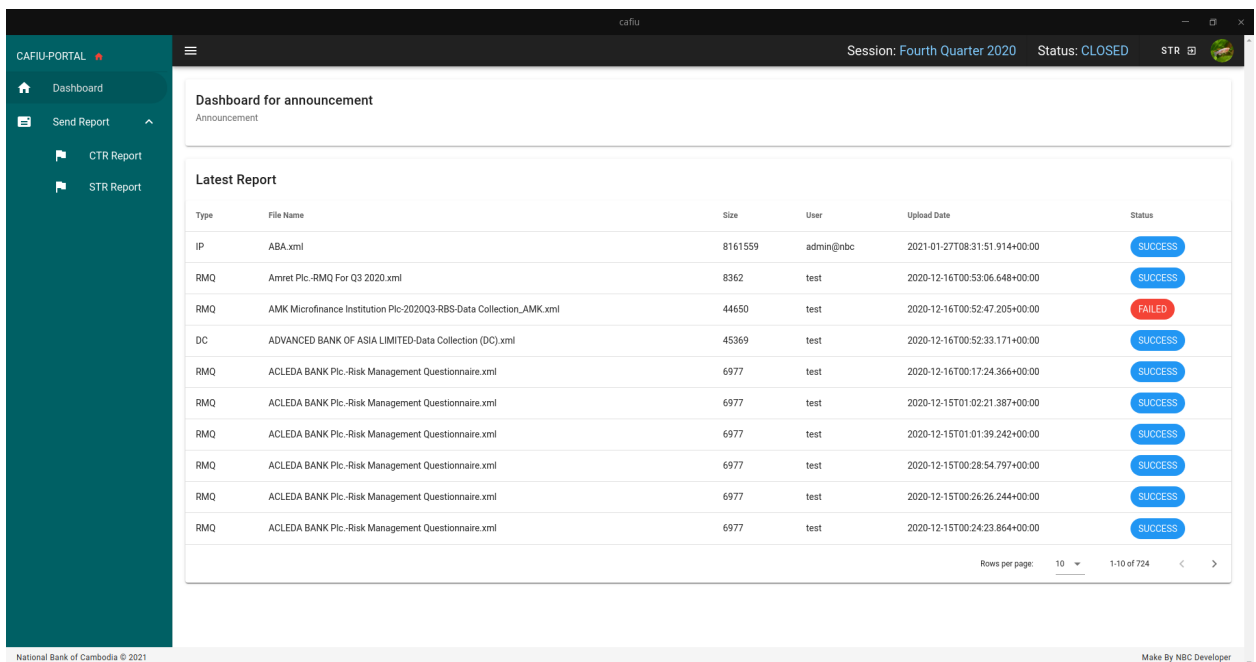

STR and CTR Report Guideline

Prepared for CAFIU User
Created by Pheap Oudamkosol

Step of using Str and Ctr report

1. Login

2. Seeing Dashboard after login

After login, it is default show up dashboard and report menu of user who can access only str and ctr report.

3. Accessing to CTR and STR report menu

To access CTR and STR report, we can see on the left hand side, the sidebar, we have 2 menus as CTR Report and STR Report. Click on it and then we can see the report list and button to upload report.