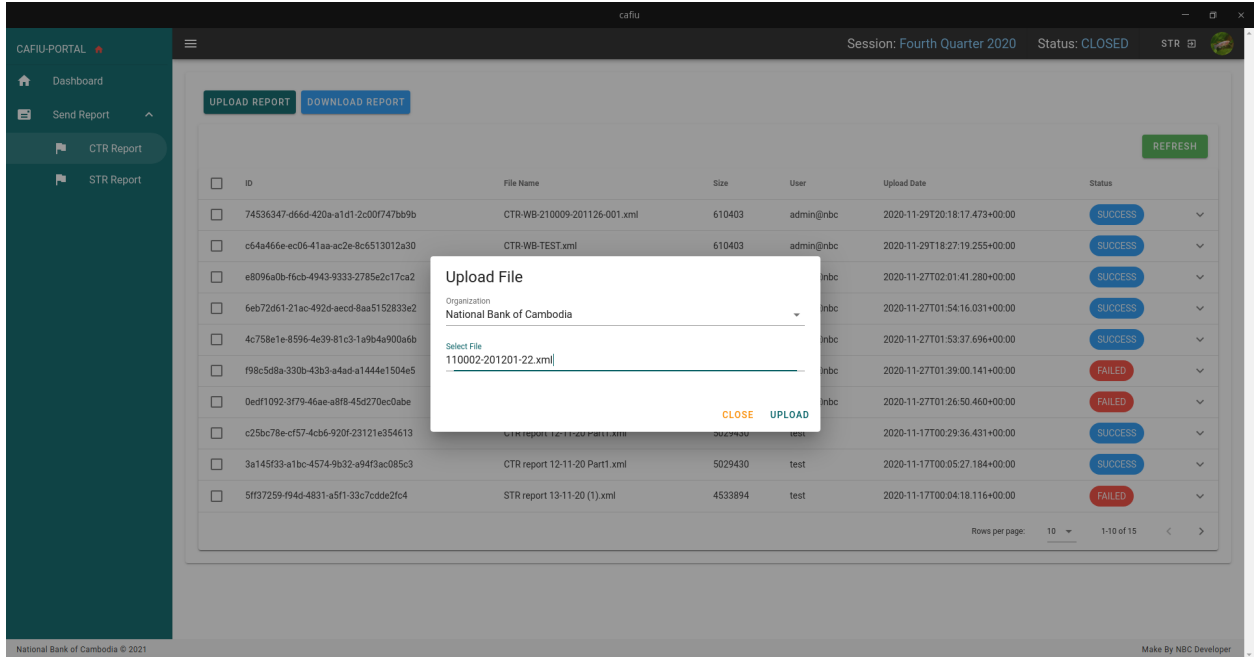

UPLOAD REPORT DOWNLOAD REPORT

REFRESH

ID	File Name	Size	User	Upload Date	Status
85baae98-6089-4d12-bd18-508842dfce9	STR-110002201127001.xml	1746482	admin@nbc	2020-11-29T20:20:01.005+00:00	SUCCESS
e20301a3-4de9-4100-8594-7a06812450f	STR-110002201127001.xml	1746482	admin@nbc	2020-11-27T01:54:56.200+00:00	SUCCESS
5c42b5da-c5e3-4ad7-9e7b-5b58df6e3737	STR-110002201127001.xml	1746482	admin@nbc	2020-11-27T01:48:25.878+00:00	FAILED
04e9a3a7-0ad1-4c04-9da9-4d8c0a6fa17e	STR-110002201127001.xml	1746482	admin@nbc	2020-11-27T01:30:55.541+00:00	FAILED
ffdacbea-5951-4764-a6ac-869d19f346c6	STR-110002201127001.xml	1746482	admin@nbc	2020-11-27T01:29:30.279+00:00	FAILED
2f6c259-a730-49e3-9ce6-4c2a746db6f8	STR report 13-11-20 (1).xml	4533894	test	2020-11-17T02:12:33.189+00:00	FAILED
cd5d5b16-e7c2-4e8c-9ef3-aa587c7ef7ab	STR report 13-11-20 (1).xml	4533894	test	2020-11-17T01:37:30.205+00:00	SUCCESS
769f22bc-4f65-4916-aa3a-a5b7056a7e01	STR report 13-11-20 (1).xml	4533894	test	2020-11-17T01:29:06.555+00:00	SUCCESS
e8b2277b-b093-46f2-8bc2-e6ee08b63ad1	STR report 13-11-20 (1).xml	4533894	test	2020-11-17T01:24:23.512+00:00	SUCCESS
8761ab27-f20c-4dcf-9bfc-ce98b96c2897	STR report 13-11-20 (1).xml	4533894	test	2020-11-17T00:39:41.546+00:00	SUCCESS

Rows per page: 10 1-10 of 11

National Bank of Cambodia © 2021 Make By NBC Developer

4. Upload report

Click on the UPLOAD REPORT button, then it will show up the form.

5. Viewing report after upload

After upload complete, we can view the report that just uploaded in the report list and the status as processing in yellow. Also we can keep refreshing the table by clicking on refresh button on the right hand side of the table.